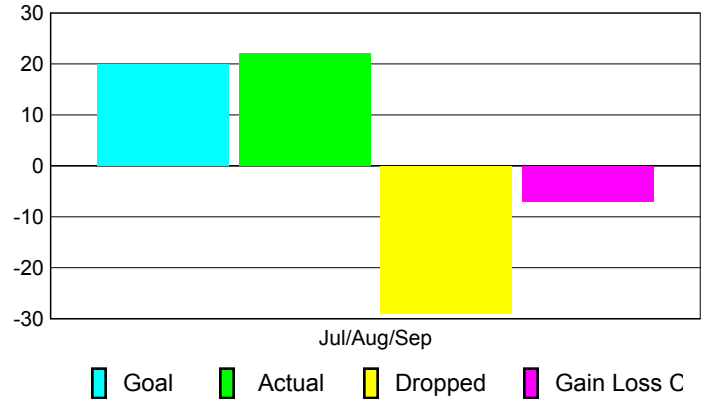

Membership Results 2010-2011

Goal, New, Dropped, Gain/Loss