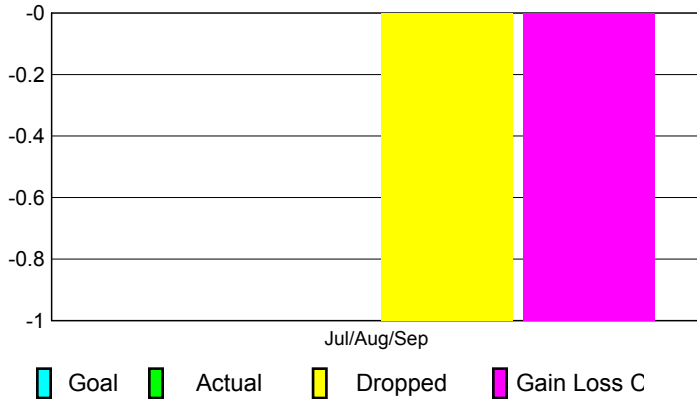

2010-2011 GMT Reports for District (or Undistricted) **District J 3**

GMT: **Mr. Pedro Mario Marrello**

Location: **URUGUAY**

GMT CA: **3**

CLUBS

Club Results
2010-2011

Clubs
2009-2010

Month	New Club Goal	Actual New Clubs	Actual Dropped Clubs	Gain/Loss of Clubs	Gain/Loss of Clubs
Jul/Aug/Sep	0	0	-1	-1	-1
Totals	0	0	-1	-1	-1

Club Results 2010-2011

Goal, New, Dropped, Gain/Loss

Comparison of Club Gain/Loss

Current Year Compared to the Previous Year

YTD Status Quo Clubs 2010-2011

Status Quo Clubs Compared to Status Quo Members

MEMBERSHIP